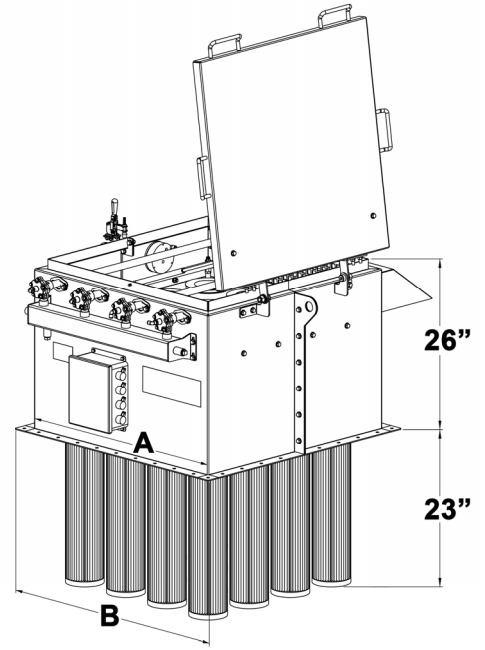

LOW PROFILE GALVENT

Classic Model #	Low Profile Model #	Number of Cartridges	Cloth Area (SqFt)	Air To Cloth Ratio (CFM)				A Shell Width	B Flange Width
				3:1	4:1	5:1	6:1		
BV1000-2809	BV500-2809	9	120	360	480	600	720	28"	32"
BV1000-3616	BV500-3616	16	475	1425	1900	2375	2850	36"	40"
BV1000-4225	BV500-4225	25	740	2220	2690	3700	4440	42"	46"