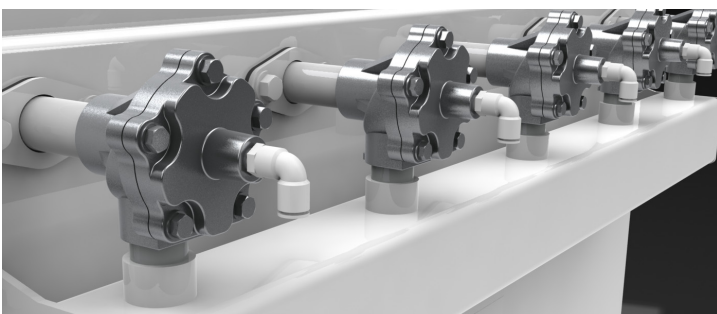

STANDARD FEATURES:

EASY SERVICING WITH NO CONFINED SPACE PERMITTING

- Top Loading Pleated Cartridges
- Lid Tilts Back Allowing Easy Access For Replacing Cartridges
- All Valves, Gauges, and Electrical Boxes are Located For Easy Access

CLASSIC GALVENT

The **GalVent** has three standard sizes to meet your exhaust air requirements. We've also included a Low Profile configuration, where the filters protrude down below the top of the tank for situations where there simply isn't enough room to service the top load filters.