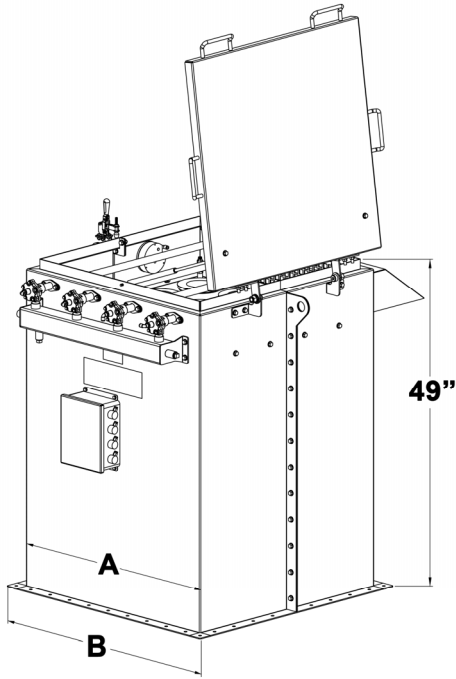

CLASSIC GALVENT

The **GalVent** has three standard sizes to meet your exhaust air requirements. We've also included a Low Profile configuration, where the filters protrude down below the top of the tank for situations where there simply isn't enough room to service the top load filters.